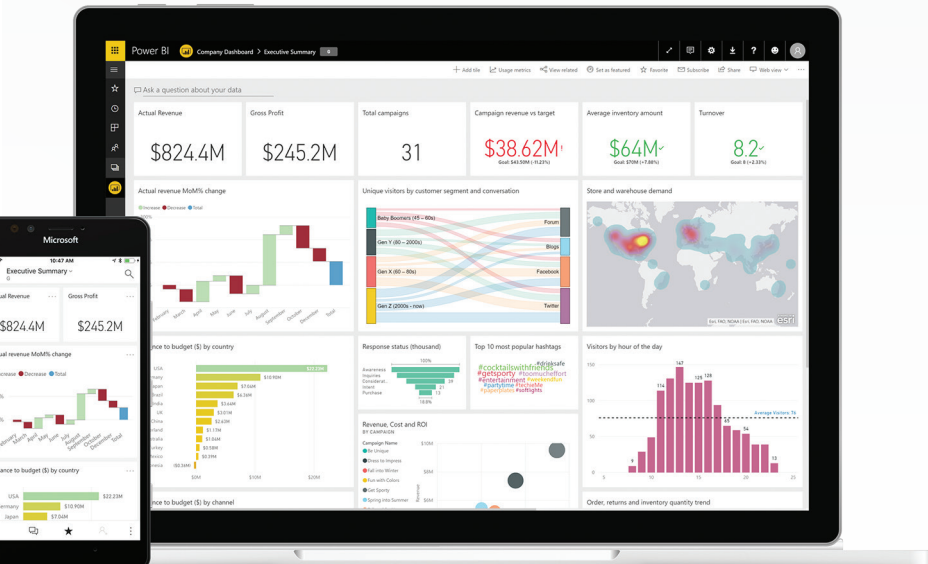

Additional insights with business analytics provided out-of-the-box in apps.

- See up-to-date business data on-the-go and set data-driven alerts about important insights so you can act right away.
- Developing your own app? Embed interactive reports into your current build with Power BI Embedded.

WHERE STRATEGY
ELEVATES
TECHNOLOGY

Could your team benefit from an easy and straightforward way to access data and analysis using tools they already know?

Call 401-825-4401, email us at info@vertikal6.com or visit www.vertikal6.com.