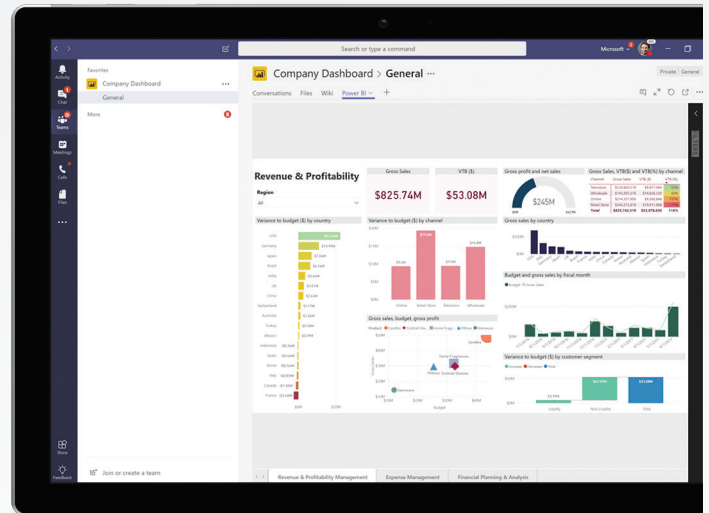

Additional insights with business analytics provided out-of-the-box in apps.

- See up-to-date business data on-the-go and set data-driven alerts about important insights so you can act right away.
- Developing your own app? Embed interactive reports into your current build with Power BI Embedded.

WHERE STRATEGY
ELEVATES
TECHNOLOGY

Could your team benefit from an easy and straightforward way to access data and analysis using tools they already know?

Call 401-825-4401, email us at info@vertikal6.com or visit www.vertikal6.com.